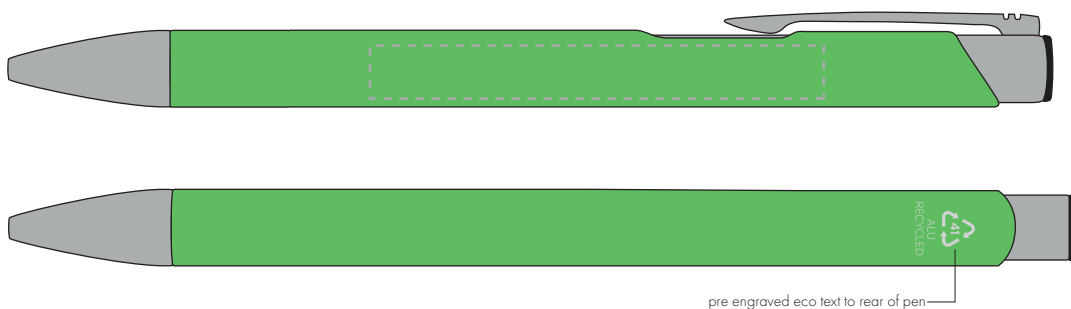

Your Ref:
Our Ref:

Quantity:
Version: 1

Product Code: TPC982001
Product Colour: GREEN

PRINTING CONCERNS:

We stock this item in the following colours

**PANTONE REFERENCE(S)**

- Colour 1
- Colour 2
- Colour 3
- Colour 4

ARTWORK SCALE 100%

ARTWORK SCALE 100%
Side Print Area:
60mm x 7mm

Product Image for visualisation
- colours may vary

The dashed line is to demonstrate print area and will not appear on your printed item

PLEASE NOTE: